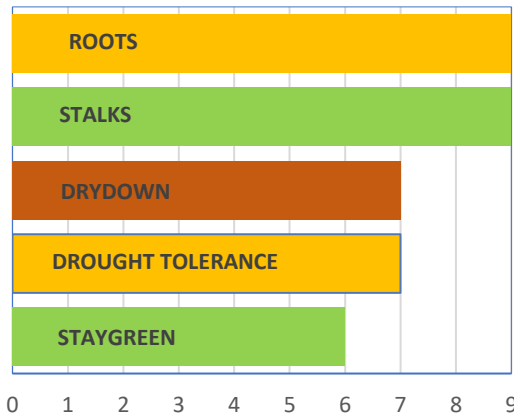

# AP4010M mushroom

Hybrid Popcorn (107 day / GDD 2253)

- High yield potential
- Superior stalk strength and standability
- Widely adaptive across geographic environments
- High % of perfect ball flakes

Numerical ratings are based on comparisons among Ag Alumni hybrids where 9 = High, 5 = Avg, 1 = Low

### EAR/GRAIN CHARACTERISTICS

MEAN YIELD (lbs/acre)	6385
MEAN YIELD (kgs/hectare)	7183
EAR HEIGHT	MEDIUM-LOW
SHAPE	SEMI-TAPERED
EAR POSITION	UPRIGHT
HUSK COVERAGE	EXCELLENT
K10	41
FLAKE TYPE	MUSHROOM
EXPANSION	30-34
MUSHROOM FLAKE %	72
GRAIN SHAPE	ROUND
GRAIN COLOR	ORANGE
DRYDOWN	GOOD