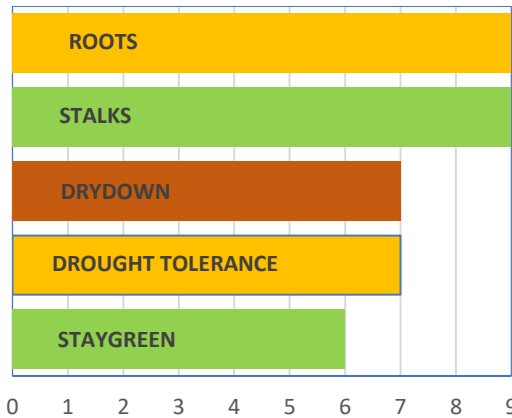

agalumniseed.com
765-538-3145

PRODUCT DESCRIPTION

AP2509 butterfly

Hybrid Popcorn (106 day/ 2196 GDD)

- Large kernel early-season hybrid
- Excellent disease tolerance package
- Good early season vigor
- Strong stalk and roots
- Good candidate for organic production

Numerical ratings are based on comparisons among Ag Alumni hybrids where 9 = High, 5 = Avg, 1 = Low

PLANT PHYSIOLOGY

GDD TO POLLINATION °F	1420
GDD TO POLLINATION °C	789
GDD TO BLACK LAYER °F	2196
GDD TO BLACK LAYER °C	1220
EARLY VIGOR	7
EARLY CANOPY	7
PLANT HEIGHT	MEDIUM-TALL
STALK STRENGTH	EXCELLENT
ROOT STRENGTH	EXCELLENT
STAYGREEN	6

EAR/GRAIN CHARACTERISTICS

MEAN YIELD (lbs/acre)	6096
MEAN YIELD (kgs/hectare)	6858
EAR HEIGHT	MEDIUM-HIGH
SHAPE	CYLINDRICAL
EAR POSITION	UPRIGHT
HUSK COVERAGE	GOOD
K10	53
FLAKE TYPE	BUTTERFLY
EXPANSION	43-45
GRAIN SHAPE	ROUND
GRAIN COLOR	ORANGE
DRYDOWN	GOOD