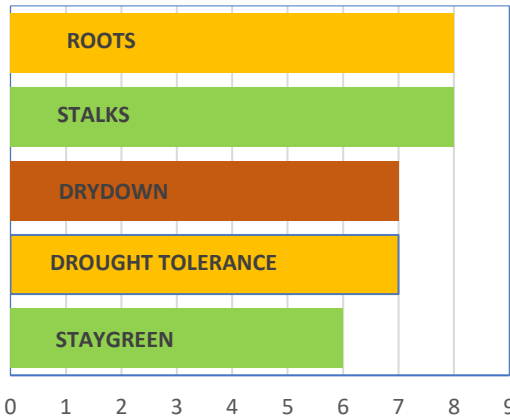

agalumniseed.com
765-538-3145

PRODUCT DESCRIPTION

AP2507 butterfly

Hybrid Popcorn (106 day / GDD 2227)

- Early maturity with excellent early season vigor
- Strong agronomic eye appeal
- High yield potential with good eating qualities
- Dark orange grain color

Numerical ratings are based on comparisons among Ag Alumni hybrids where 9 = High, 5 = Avg, 1 = Low

PLANT PHYSIOLOGY

GDD TO POLLINATION °F	1440
GDD TO POLLINATION °C	800
GDD TO BLACK LAYER °F	2227
GDD TO BLACK LAYER °C	1237
EARLY VIGOR	8
EARLY CANOPY	8
PLANT HEIGHT	MEDIUM-TALL
STALK STRENGTH	EXCELLENT
ROOT STRENGTH	EXCELLENT
STAYGREEN	6

EAR/GRAIN CHARACTERISTICS

MEAN YIELD (lbs/acre)	6027
MEAN YIELD (kgs/hectare)	6780
EAR HEIGHT	MEDIUM-HIGH
SHAPE	TAPERED
EAR POSITION	UPRIGHT
HUSK COVERAGE	GOOD
K10	54
FLAKE TYPE	BUTTERFLY
EXPANSION	44-46
GRAIN SHAPE	ROUND
GRAIN COLOR	DARK ORANGE
DRYDOWN	GOOD