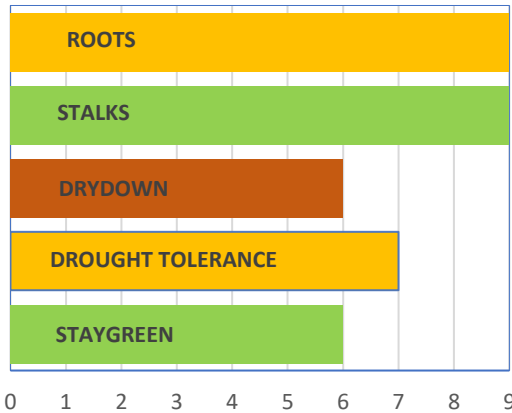

agalumniseed.com
765-538-3145

PRODUCT DESCRIPTION

AP6009 butterfly

Hybrid Popcorn (109 day/ GDD 2274)

- Performance similar to AP8204
- Improved standability
- Modest (~1 cc/g) improvement in expansion
- Good disease resistance package

Numerical ratings are based on comparisons among Ag Alumni hybrids where 9 = High, 5 = Avg, 1 = Low

PLANT PHYSIOLOGY

GDD TO POLLINATION °F	1371
GDD TO POLLINATION °C	762
GDD TO BLACK LAYER °F	2274
GDD TO BLACK LAYER °C	1263
EARLY VIGOR	8
EARLY CANOPY	8
PLANT HEIGHT	MEDIUM-TALL
STALK STRENGTH	EXCELLENT
ROOT STRENGTH	EXCELLENT
STAYGREEN	6

EAR/GRAIN CHARACTERISTICS

MEAN YIELD (lbs/acre)	6755
MEAN YIELD (kgs/hectare)	7599
EAR HEIGHT	MEDIUM-LOW
SHAPE	SEMI-TAPERED
EAR POSITION	UPRIGHT
HUSK COVERAGE	GOOD
K10	51
FLAKE TYPE	BUTTERFLY
EXPANSION	44-46
GRAIN SHAPE	ROUND
GRAIN COLOR	ORANGE
DRYDOWN	GOOD