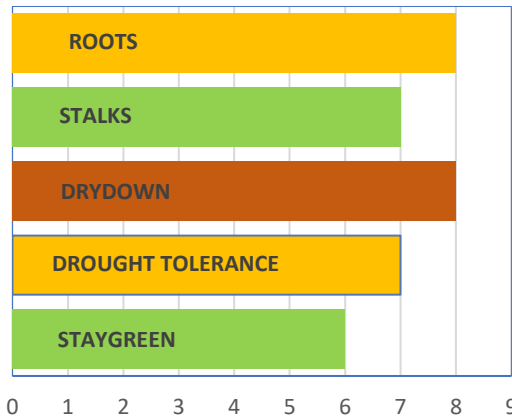

agalumniseed.com
765-538-3145

PRODUCT DESCRIPTION

AP4514W butterfly

Hybrid Popcorn (105 day/ GDD 2196)

- Larger kernel size than other white hybrids
- Mid-season hybrid with good yield potential
- Good early season vigor and agronomic package
- Good disease resistance

Numerical ratings are based on comparisons among Ag Alumni hybrids where 9 = High, 5 = Avg, 1 = Low

PLANT PHYSIOLOGY

GDD TO POLLINATION °F	1420
GDD TO POLLINATION °C	789
GDD TO BLACK LAYER °F	2196
GDD TO BLACK LAYER °C	1220
EARLY VIGOR	7
EARLY CANOPY	7
PLANT HEIGHT	MEDIUM-TALL
STALK STRENGTH	GOOD
ROOT STRENGTH	GOOD
STAYGREEN	6

EAR/GRAIN CHARACTERISTICS

MEAN YIELD (lbs/acre)	4843
MEAN YIELD (kgs/hectare)	5448
EAR HEIGHT	MEDIUM-HIGH
SHAPE	TAPERED
EAR POSITION	UPRIGHT
HUSK COVERAGE	GOOD
K10	72
FLAKE TYPE	BUTTERFLY
EXPANSION	42-44
GRAIN SHAPE	ROUND
GRAIN COLOR	WHITE
DRYDOWN	GOOD